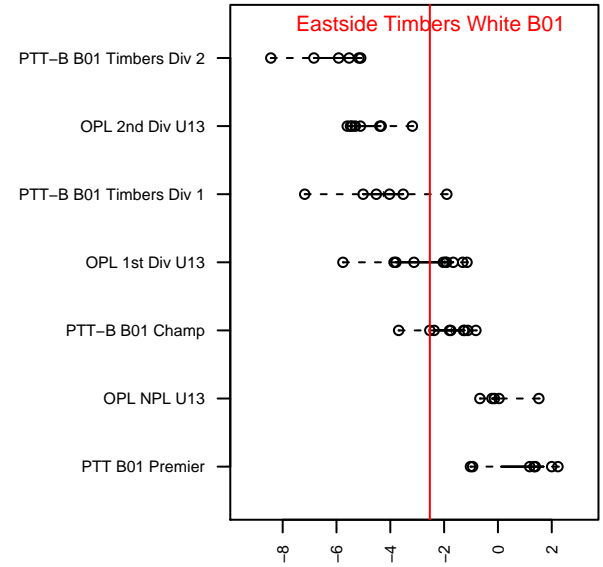

Eastside Timbers White B01

Eastside United FC
 Gresham, OR
 B01 total strength=854
 attack=1.32 defense=1.1
 fall league = PTT-B B01 Championship
 spr league = Spr OYS B01 Div 1
 notes= Fulham; Triplett 2014

alt names used:
 ET 01B Fulham
 Eastside Timbers 01B Fulham
 Eastside Timbers 01B Fulham
 Eastside Timbers U13B Fulham
 Eastside Timbers U13B Fulham
 Eastside Timbers U13B Fulham

Venues played:
 2013 OYS Presidents Cup B01
 2014 Cascadia Challenge BU13
 2014 Clash At the Border Gold/Silver/Bronze U
 2014 Beaverton Cup BU13 Silver Blue
 2014 PTT-B B01 Championship
 2014 OYS Presidents Cup B01
 2014 Spr OYS B01 Division 1

**attack and defense variance (black dot)
relative to other teams
and top 10 in region**

**attack and defense rating
relative to others at age
and all opponents in last 13 months**

Performance relative to 13 month average