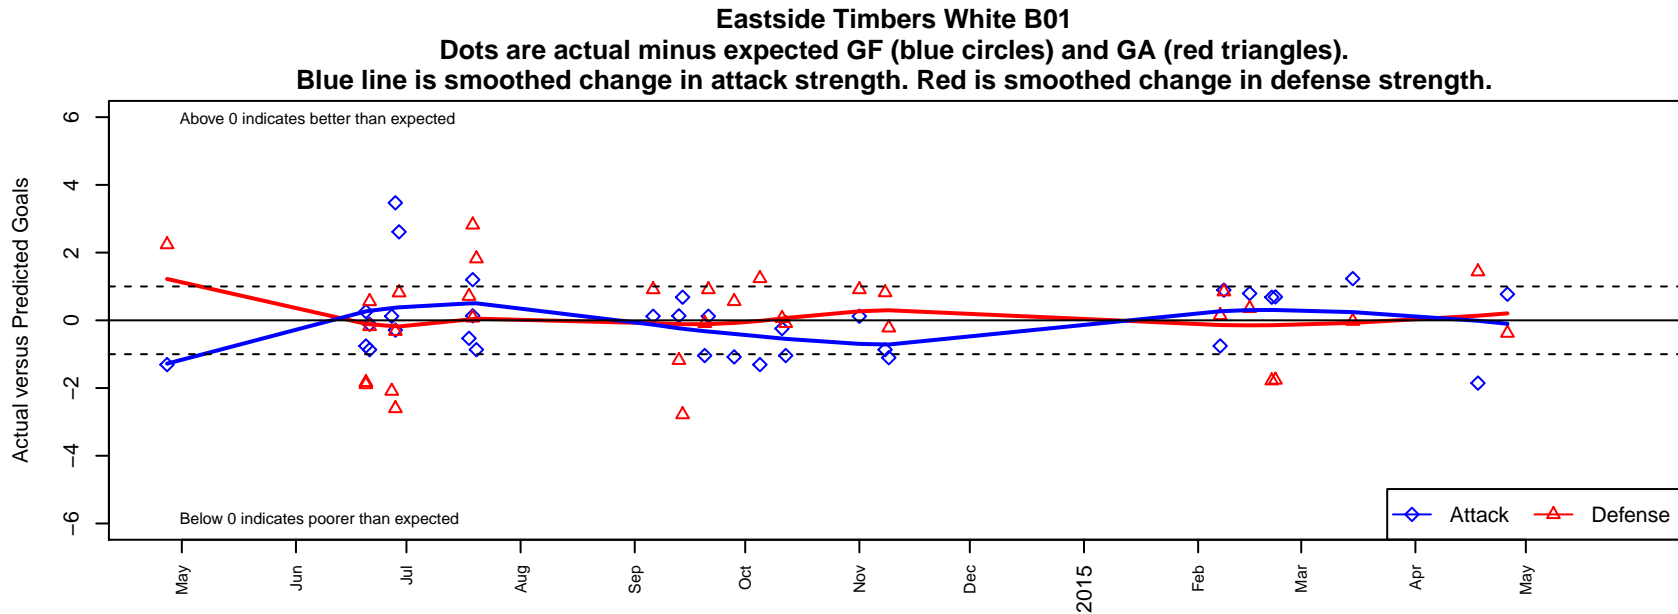

Eastside Timbers White B01

Eastside United FC
 Gresham, OR
 B01 total strength=854
 attack=1.32 defense=1.1
 fall league = PTT-B B01 Championship
 spr league = Spr OYS B01 Div 1
 notes= Fulham; Triplett 2014

**attack and defense variance (black dot)
relative to other teams
and top 10 in region**

**attack and defense rating
relative to others at age
and all opponents in last 13 months**

Performance relative to 13 month average